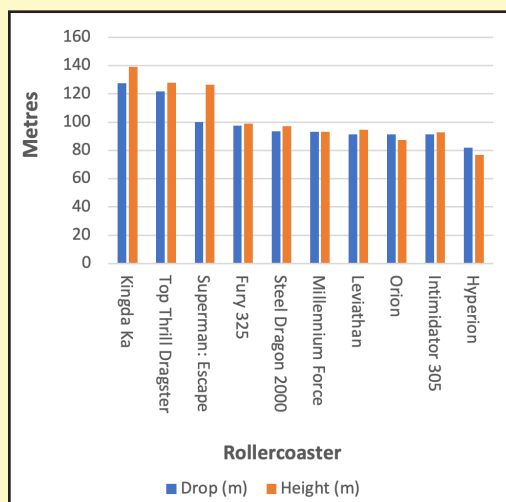

HEIGHT & DROP OF ROLLER COASTERS