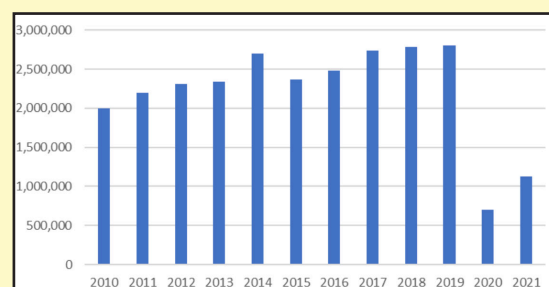

ATTENDANCE