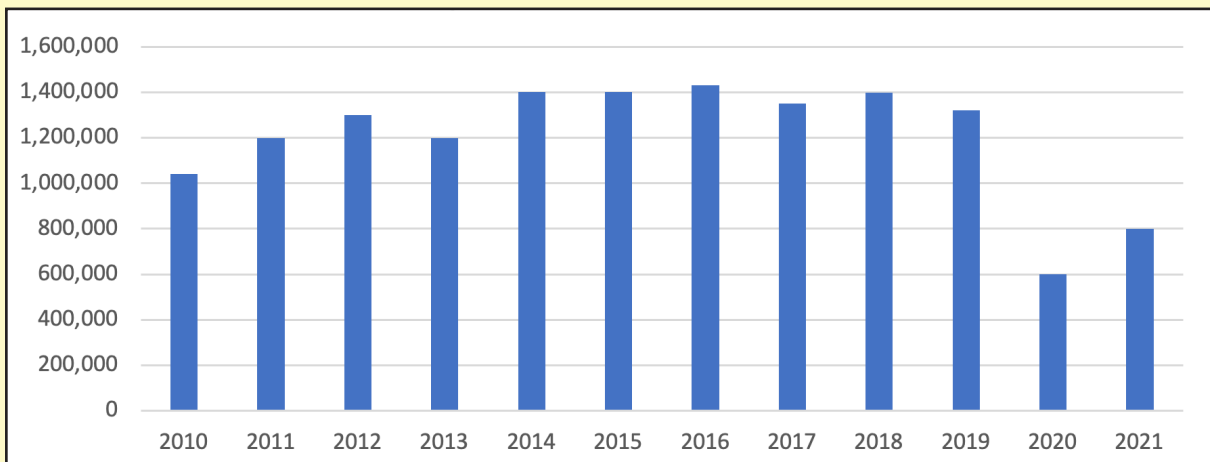

ATTENDANCE